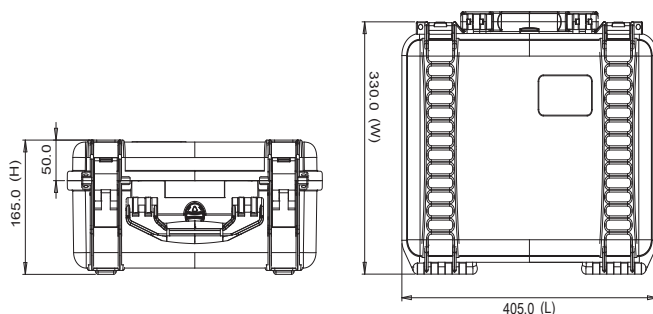

TECHNICAL DRAWING

Plaber s.r.l. - HPRC cases

Via Div Tridentina, 10
I-36061 Bassano del Grappa
Vicenza - Italy

Tel +39 0424 809150
Fax +39 0424 808548

HPRC USA

240 Anderson Avenue
07074 Moonachie
New Jersey - Usa

Tel +1 201 617 2010
Fax +1 201 617 2001

www.hprc.it
E: info@hprc.it

APPROVALS
ATA 300
IP67
STANAG 4280
DS 81-41

TEST
DROP
IMPACT
HANDLE
WATERTIGHT INTEGRITY
UV COLOR AND MATERIAL
PROTECTION