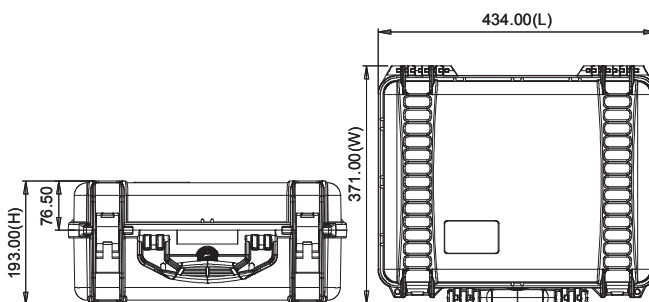

HPRC CEN2460-02

- 1 Cendence Remote Controller
- 2 CrystalSky 7.85"
- 3 Battery Charger
- 4 Charging hub for CrystalSky
- 5 CrystalSky Battery

TECHNICAL FEATURES

Dimension:
internal dimension 409x306x175(mm) - 16.10x12.05x6.89(in)
external dimension 434x371x193(mm) - 17.09x14.61x7.60(in)

Weight:
empty: 2,60kg - 5.73lbs
with foam: 3,14kg - 6.92lbs

Temperature rating:
Minimum -40°C -40°F
Maximum +80°C +176°F

HPRC

Plaber s.r.l. - HPRC cases

Via Div Tridentina, 10
I-36061 Bassano del Grappa
Vicenza - Italy